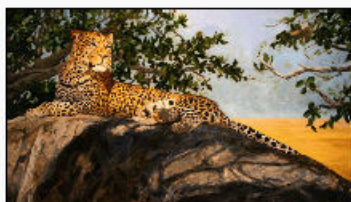

Prime Spot 30" X 52" $13,500.