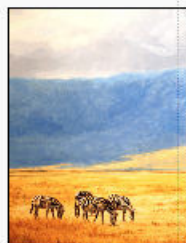

Some of my new paintings are shown below. To see the latest on my easel you can visit my art blog, www.besseart.blogspot.com. The painting Tom Tom is inspired from a scene I saw in my backyard. Prime Spot is not.

NEW ORIGINAL OIL PAINTINGS

O Canada 32" X 44" \$12,000.

Prime Spot 30" X 52" \$13,500.

Rush Hour 12" X 30" \$3,200.

Tom Tom 12" X 14" \$1,850.

Zebra Time 24" X 18" \$3,500.

UPCOMING EVENTS

- Feb 1st - 4th Safari Club International, Mandalay Bay Convention Center, Las Vegas, NV, www.showsci.org
- March 2nd - 4th Natureworks, Renaissance Hotel, Tulsa, OK www.natureworks.org
- March 16th Art in Action, C.M. Russell Museum Event, Great Falls, MT. See details at www.cmrusell.org
- March 17th C.M. Russell Museum Auction, Great Falls, MT. Details at www.cmrusell.org